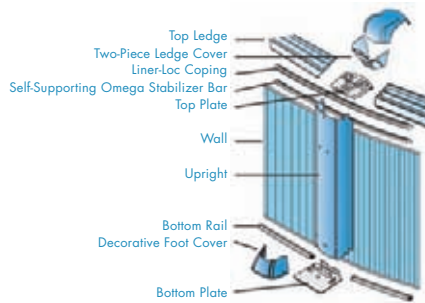

FRAME STRUCTURE