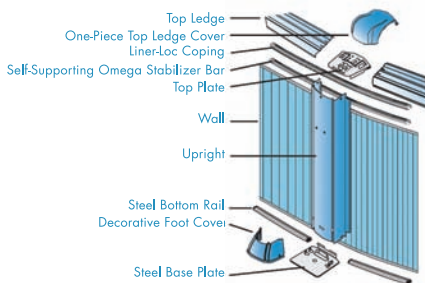

FRAME STRUCTURE